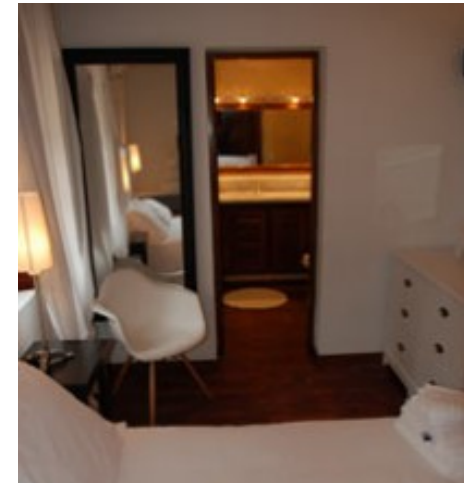

CAN DAL

Km. 4 San José, Ibiza