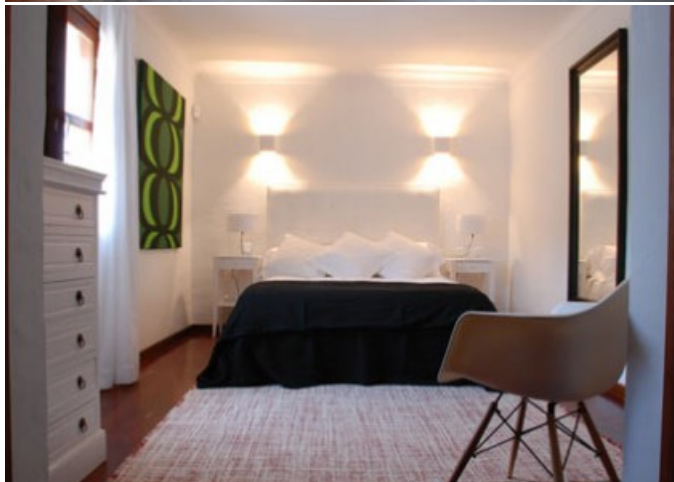

CAN DAL

Km. 4 San José, Ibiza